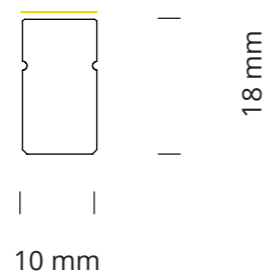

- UNI EN 12464-1-2
- CEI EN 60598-1
- CEI EN 62031
- CEI EN 62471
- CEI EN 55015
- CEI EN 61547
- CEI EN 61000 -3-2
- CEI EN 61000-3-3
- CEI EN 50581-2012